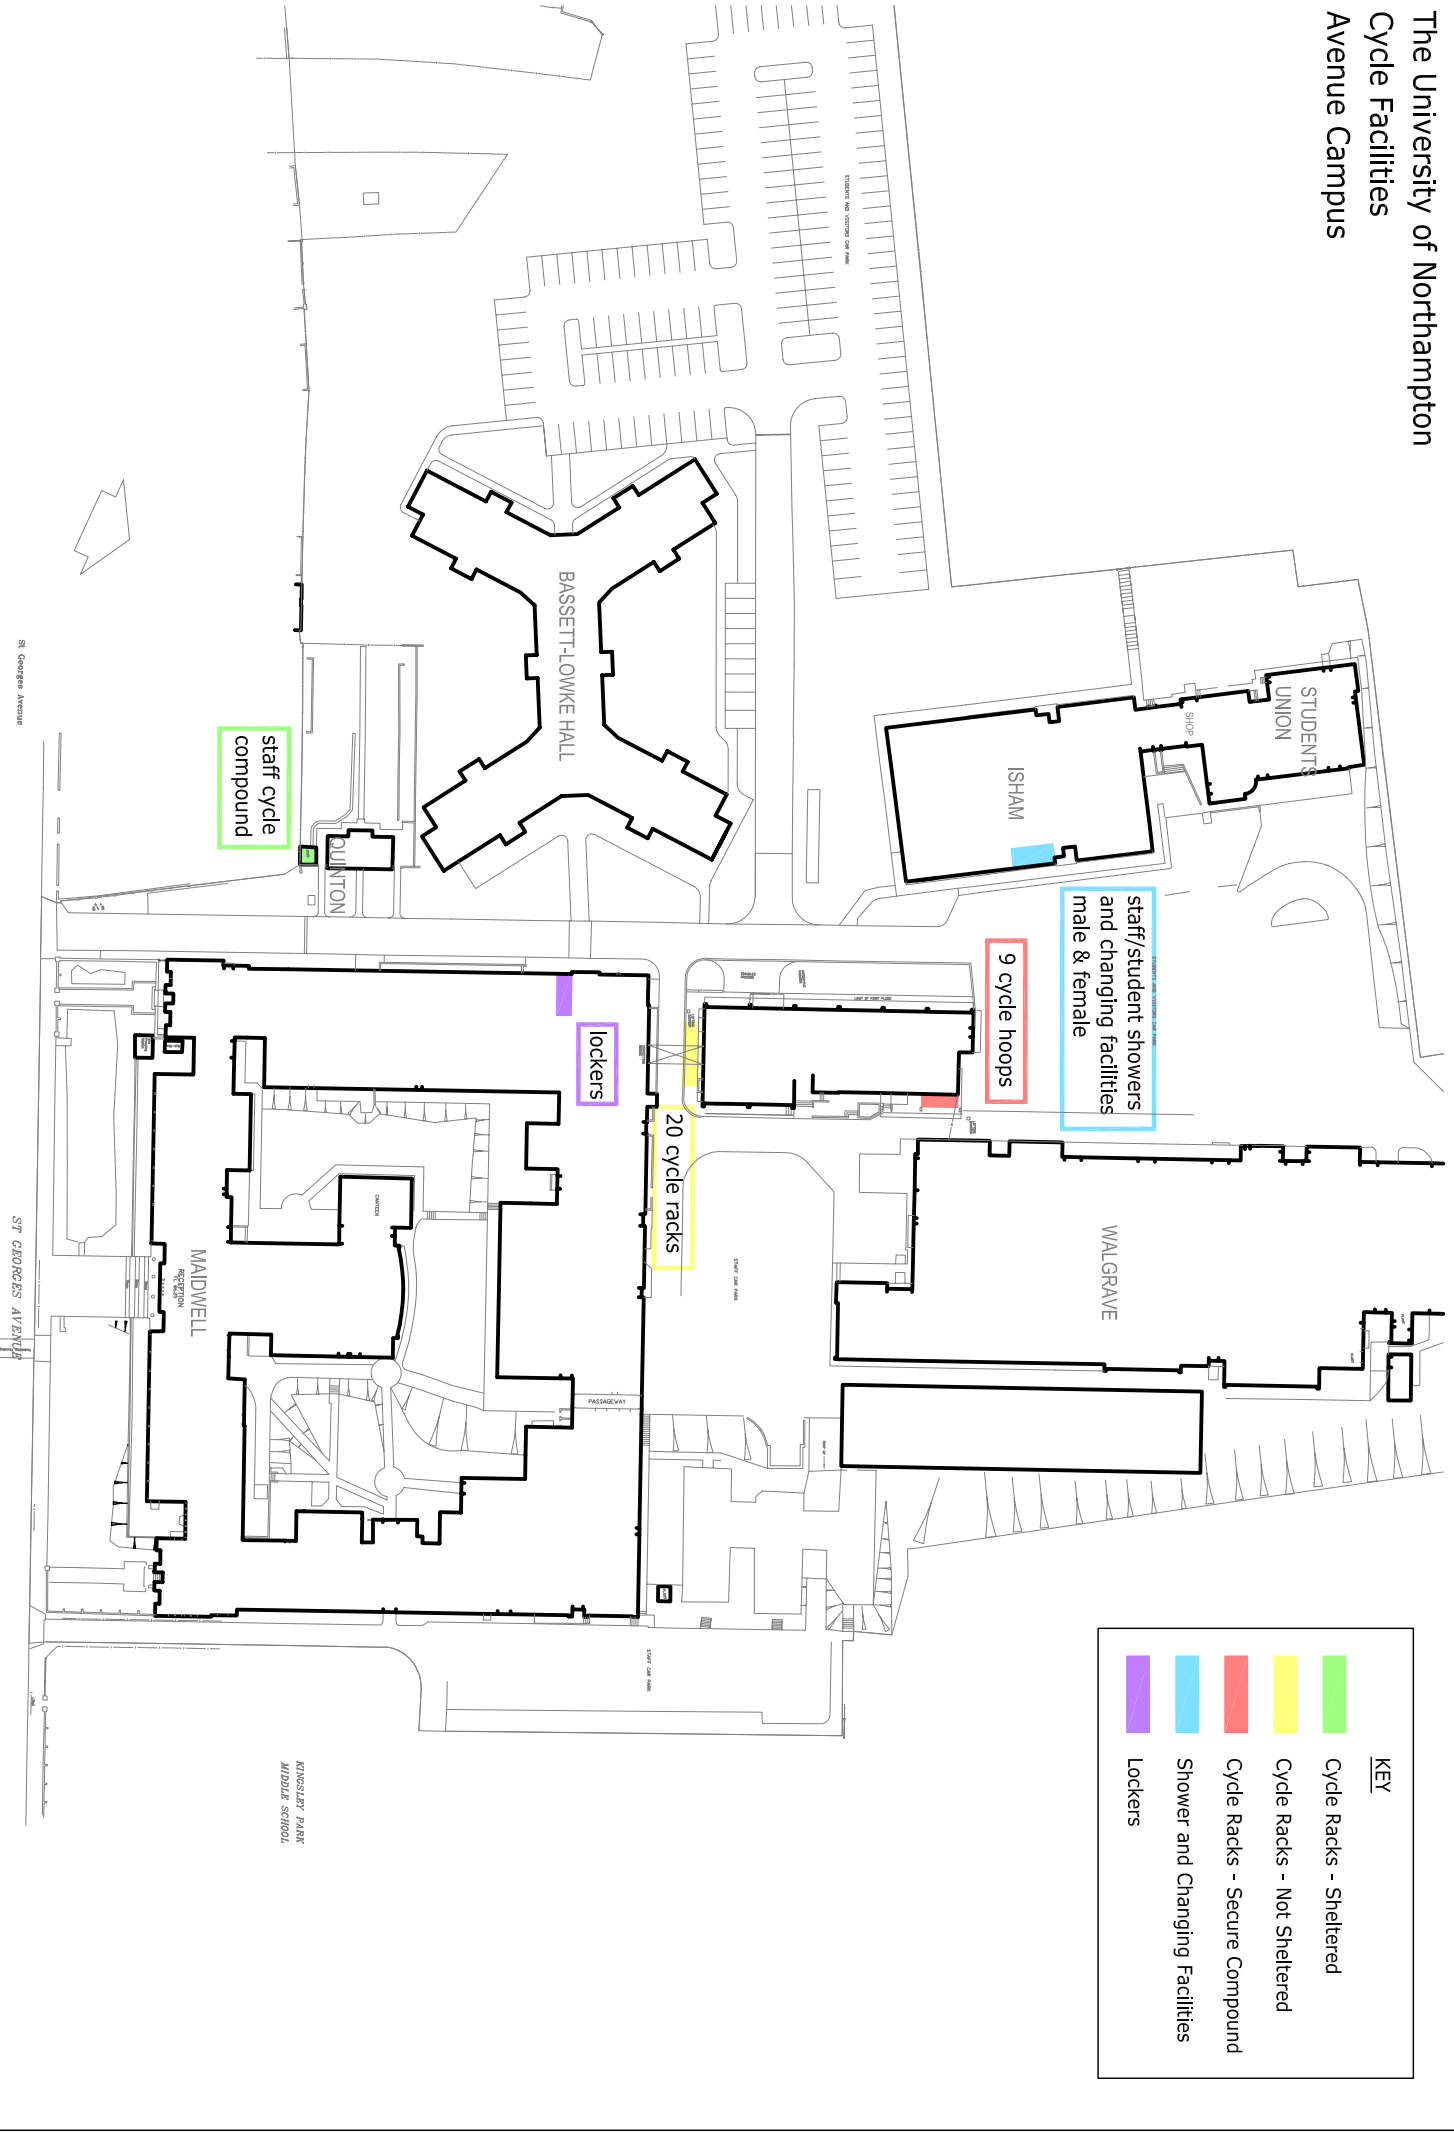

# The University of Northampton Cycle Facilities Avenue Campus

KEY	
<span style="color: green;">■</span>	Cycle Racks - Sheltered
<span style="color: yellow;">■</span>	Cycle Racks - Not Sheltered
<span style="color: red;">■</span>	Cycle Racks - Secure Compound
<span style="color: blue;">■</span>	Shower and Changing Facilities
<span style="color: purple;">■</span>	Lockers